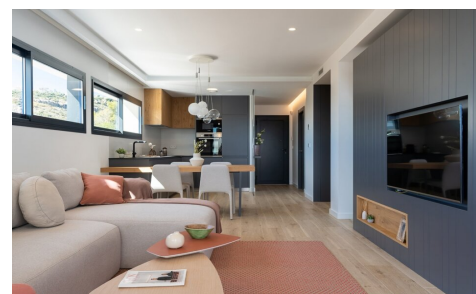

1436vlc

Apartment in Benitachell

€434,000

2

2

194m²

N/A

New build 2 bedroom apartment in Cumbre del Sol Impeccable 2 bedroom 2 bathroom apartment for sale in Cumbre del Sol, Spain Modern 2 bedroom 2 bathroom apartments, with a stylish architecture, with an open plan kitchen and living room, with several models to choose from, terrace and garden on the ground floor apartments, and solarium on the top floor, all laid out to make the most of the...(Ask for More Details!)